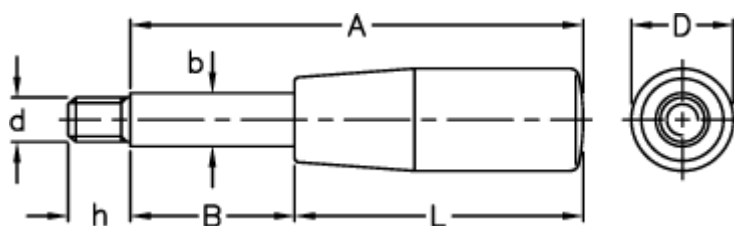

Article number: 2304003602  
Description: E+G Lever arm  
BL.366/12x118

## Measures

A = 118  
b = 12  
B = 53  
D = 23  
d 6g = M10  
h = 14  
L = 65